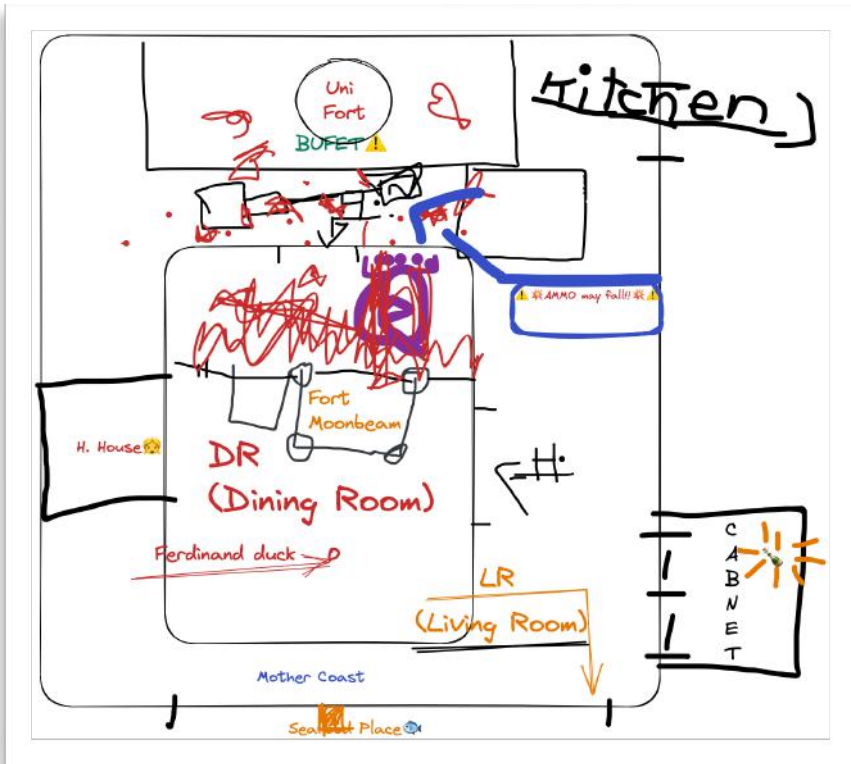

**CAMP FLAMING
ARROW IS OPEN!**

**FERDINAND THE DUCK
HAS BRAVELY OFFERED
TO BRING MESSAGES TO
BINGO**

**HANNAH'S LIBRARY
HAS GREAT
EVENTS!**

**A TANK ON THE
FRONT LINES**

THE FELINE TIMES

Wu-Wu-Wu Zap suddenly attacks!

Wu-Wu-Wu Zap has suddenly charged at *Fortress Moonbeam*! The surprise attack plan has been countered by the troops from the wall, and also our very brave giant animals: Pounce (Minister of the Living Room), Mewnes (Minister of the Dining Room and very fierce fighter), Dog (Mewnes' husband), and Scat (Strong Medal Award Winner, as mentioned in the April 20, 2023 edition).

The weather will be
sunny up until
Saturday ☀️

ETHWeather.com

DR Map

The ETH Dollhouse leaving Dining Room.

ETH Royal DPT. of universal monsters & creatures

Call:#611* if anything gets **BAD**

UNI=\$9,999,999,999,999.